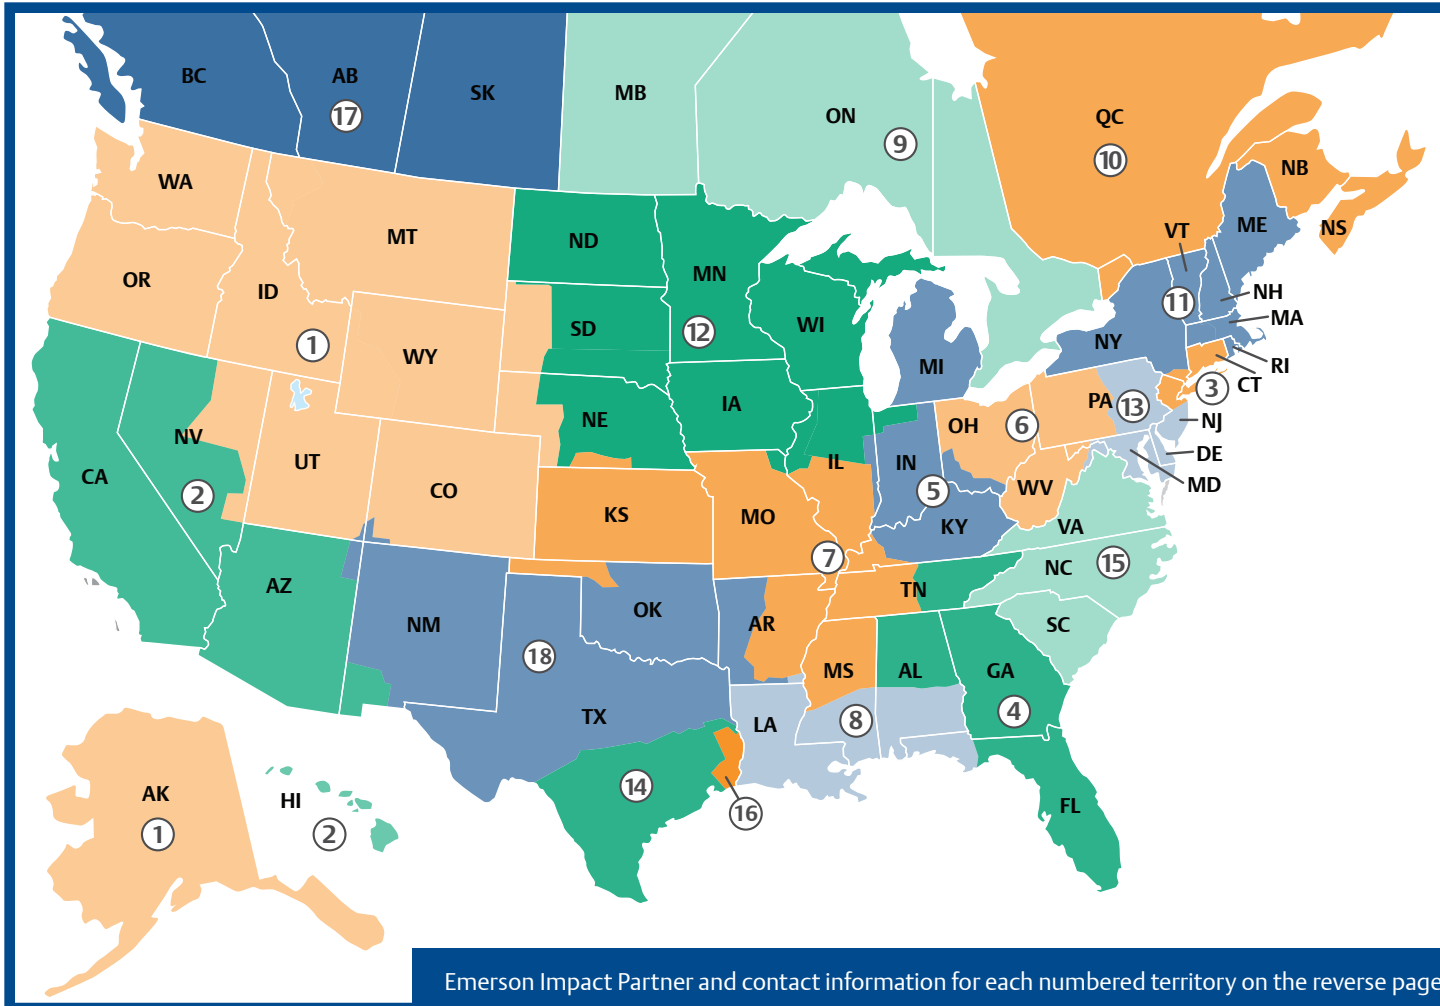

Emerson Impact Partner Organizations

Emerson Impact Partners serve as the exclusive sales channel for many Emerson brands of equipment, including Fisher Flow Controls, DeltaV Systems, Fisher Regulators, and Remote Automation products in the United States and Canada. Emerson has unique partnerships with their Impact Partners that connect customers with world-class solutions, superior technical expertise and lifecycle services. The Emerson Impact Partners have the expertise to address your toughest challenges.