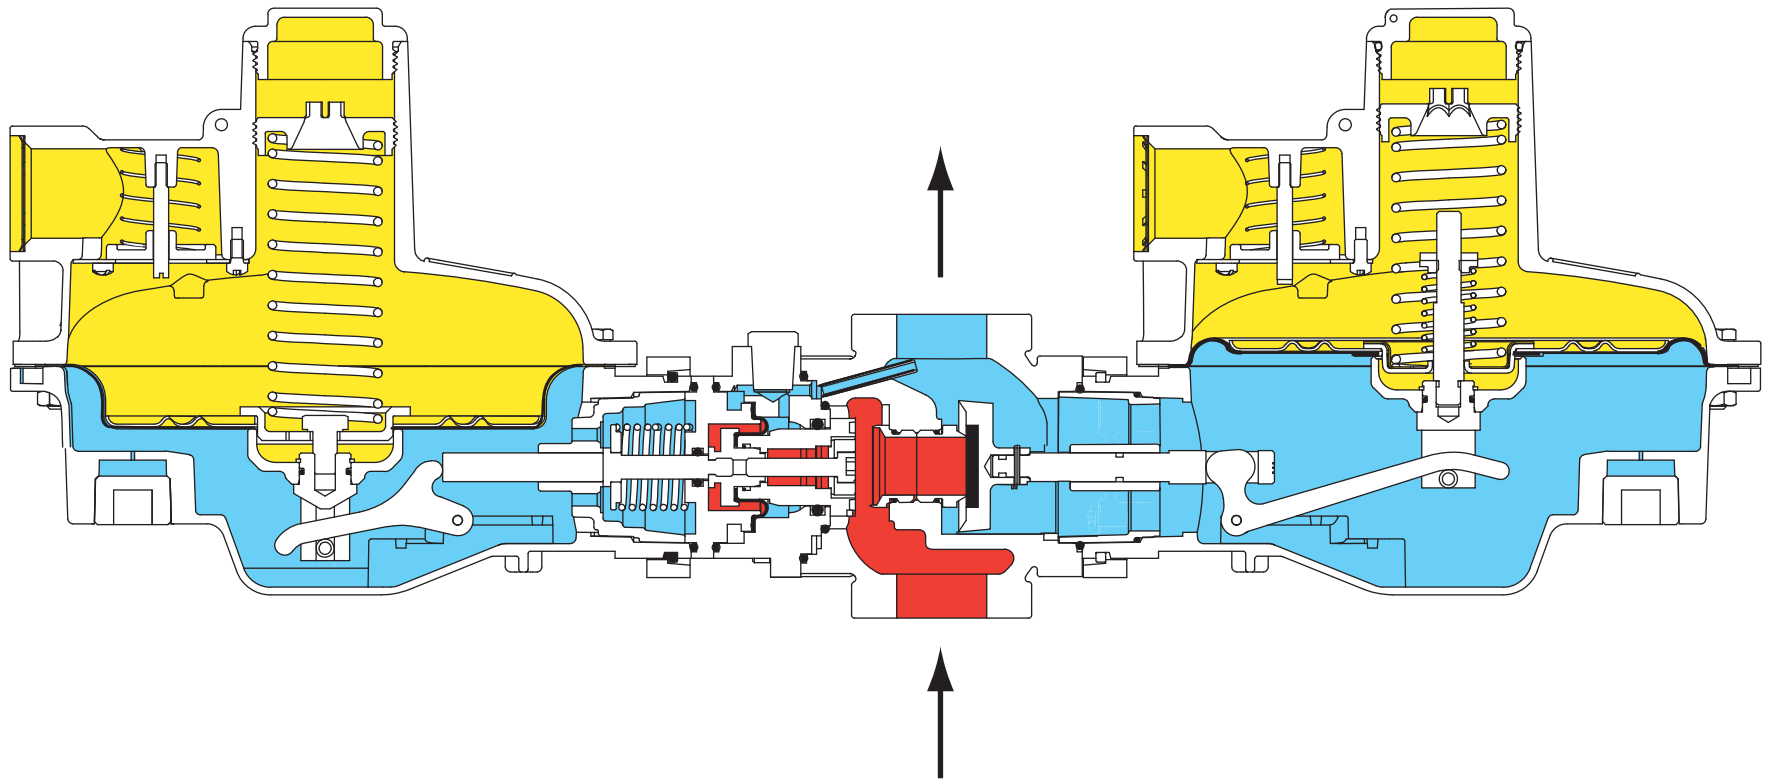

# Type CS403IT with True-Monitor™, Internal Pressure Registration, and Token Relief

■ INLET PRESSURE  
■ OUTLET PRESSURE  
■ ATMOSPHERIC PRESSURE