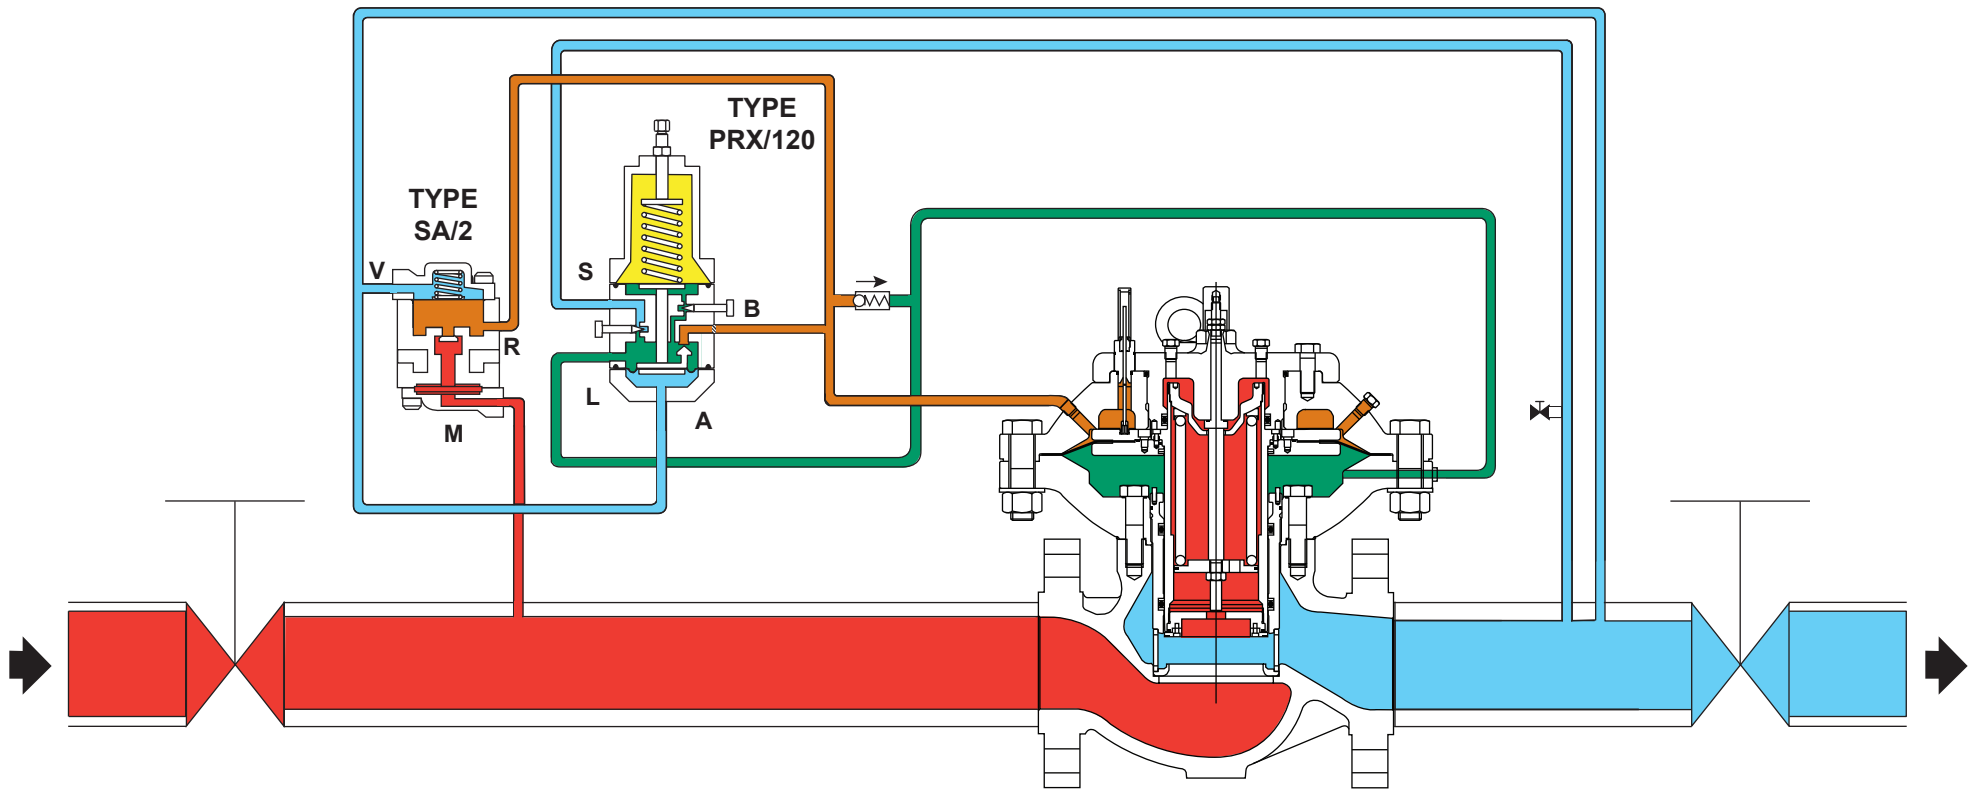

NPS 4 / DN 100 Type EZHSO (Spring-to-Open) Pilot-Operated Regulator

TYPE EZHSO

- INLET PRESSURE
- OUTLET PRESSURE
- ATMOSPHERIC PRESSURE
- LOADING PRESSURE
- PILOT SUPPLY PRESSURE
- CHECK VALVE

- TYPE PRX:
- S - BLEED PORT
 - B - SUPPLY PORT
 - L - LOADING PORT
 - A - SENSING PORT

- TYPE SA/2:
- V - SENSING PORT
 - R - PILOT SUPPLY PORT
 - M - INLET PORT

M1177