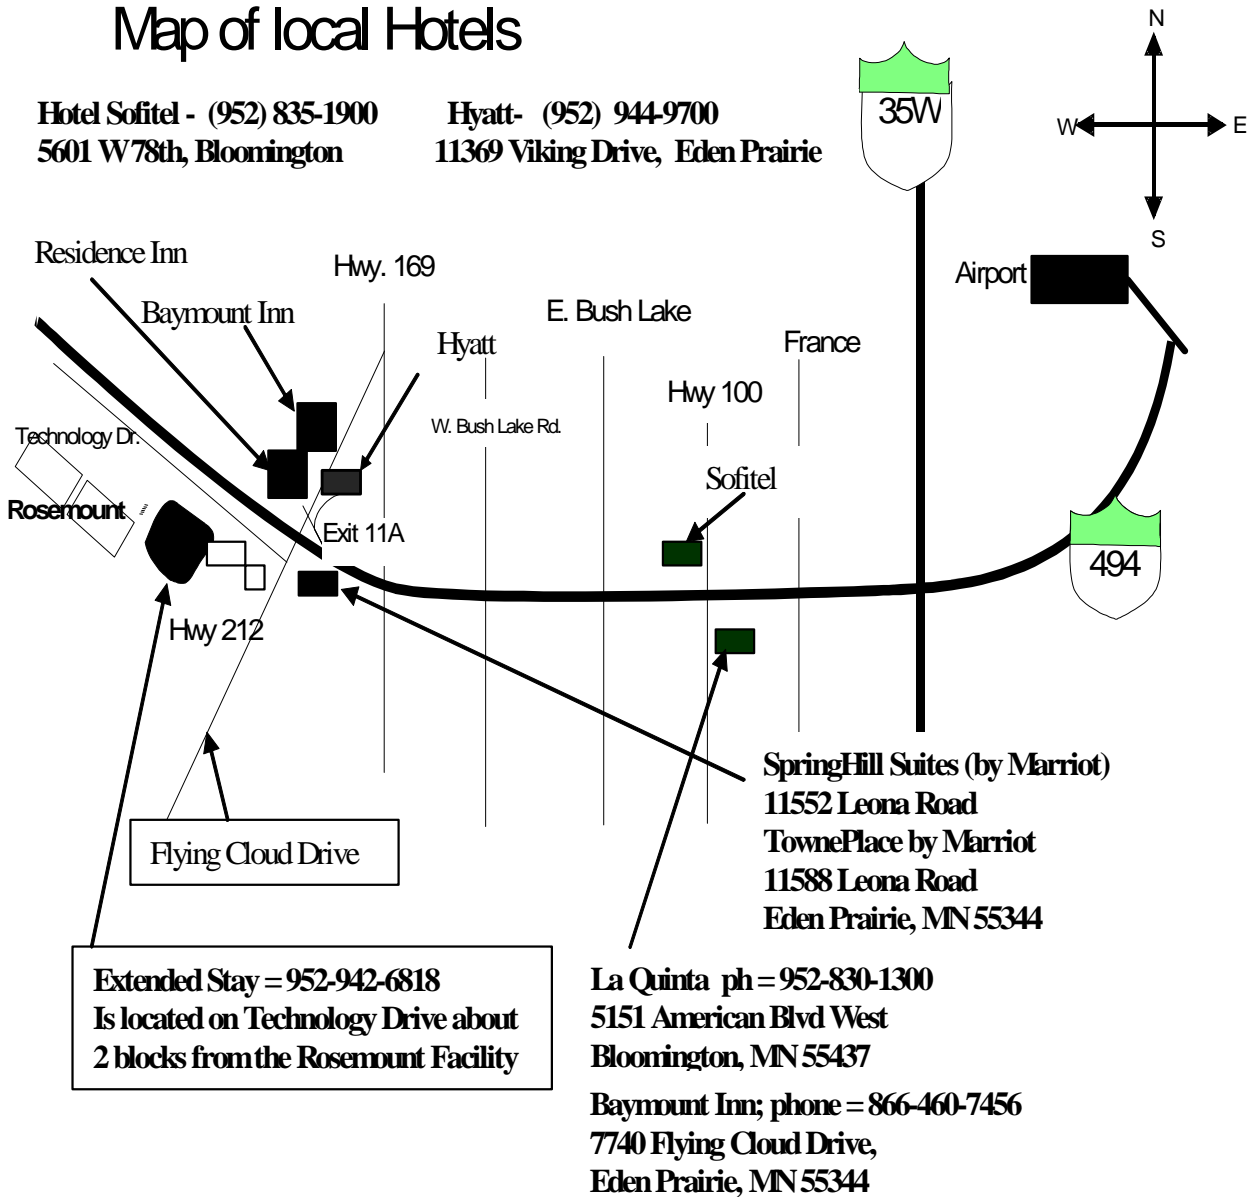

Directions from the MSP Airport to Rosemount (12001 Technology Drive, Eden Prairie, MN 55344)

As you leave the Airport stay in the right hand lane. Merge onto MN-5 W toward I-494 / Bloomington. You are now on Hwy 5 which merges with Interstate 494, going west. Continue West on 494/5 for about 10 miles to exit 11A – (US 212 / Flying Cloud Drive Exit). Take exit ramp to the stop light, stay in Right lane at stop light. Turn LEFT onto Flying Cloud DR / US-212 W. Go across bridge and take immediate Right onto Technology Drive. Go past a Restaurant, hotel and pond. Turn Left into Emerson Process Management / Rosemount: 12001 Technology Drive; visitors entrance. Park and enter building at the visitors entrance which is open from 8:00 am to 4:30 pm (M-F)

Map of local Hotels