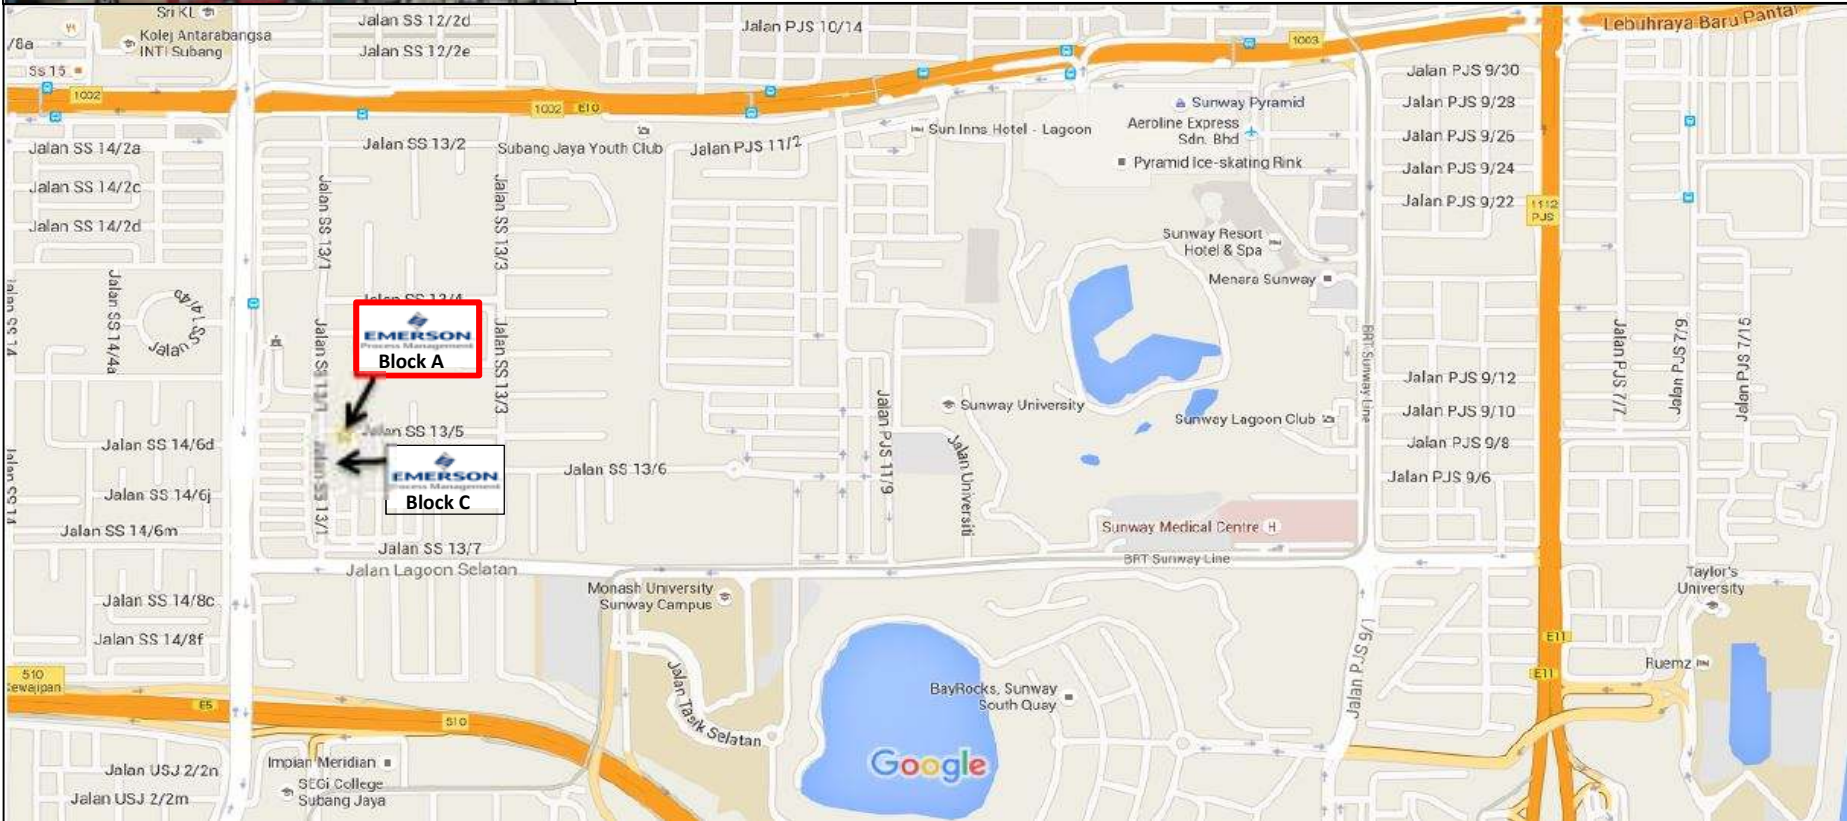

Emerson Process Management (Malaysia) Sdn. Bhd.

No 1, Block A, Jalan SS 13/5,
Subang Jaya Industrial Estate,
47500, Subang Jaya, Selangor, Malaysia.
GPS Coordinate: 3.067573, 101.594664
TEL : 603-56242888

*** Training room located at Block A**