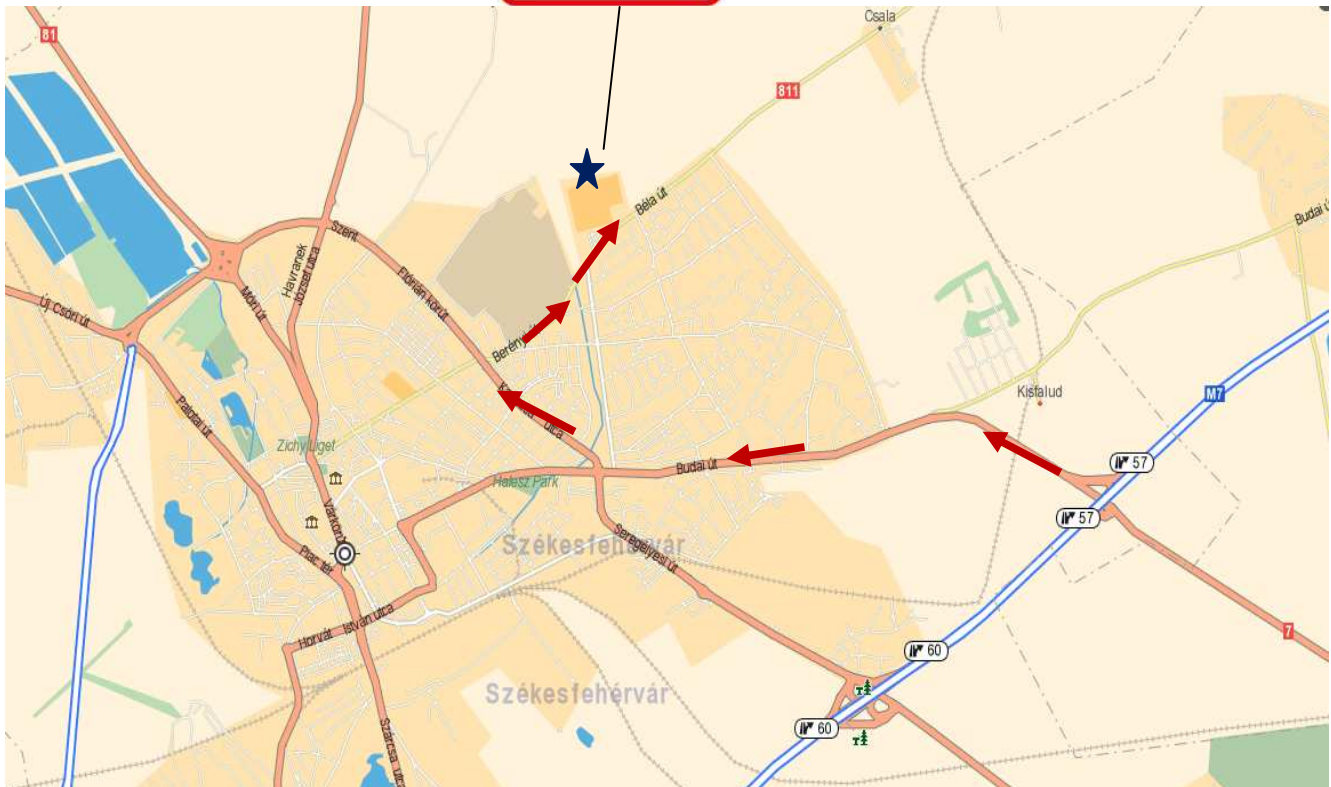

EMERSON PROCESS MANAGEMENT – FISHER ACCESS MAP

Berenyi utca 100
8000, Szekesfehervar
Hungary

Please note that from Budapest Airport you have 1h30 of taxi/ driving and from Vienna airport it is 2h30.

From Highway M7 (Budapest), Exit number 57 at Szekesfehervar-kelet, Agárd Continue along the Road 7 for 5.3 km following

Any late change leading to hotel reservation fees, out of Emerson Process Management responsibility would be supported by the customer.

Szekesfehervar: (10 minutes away from Emerson)

- **Novotel ***** (hotel-restaurant)