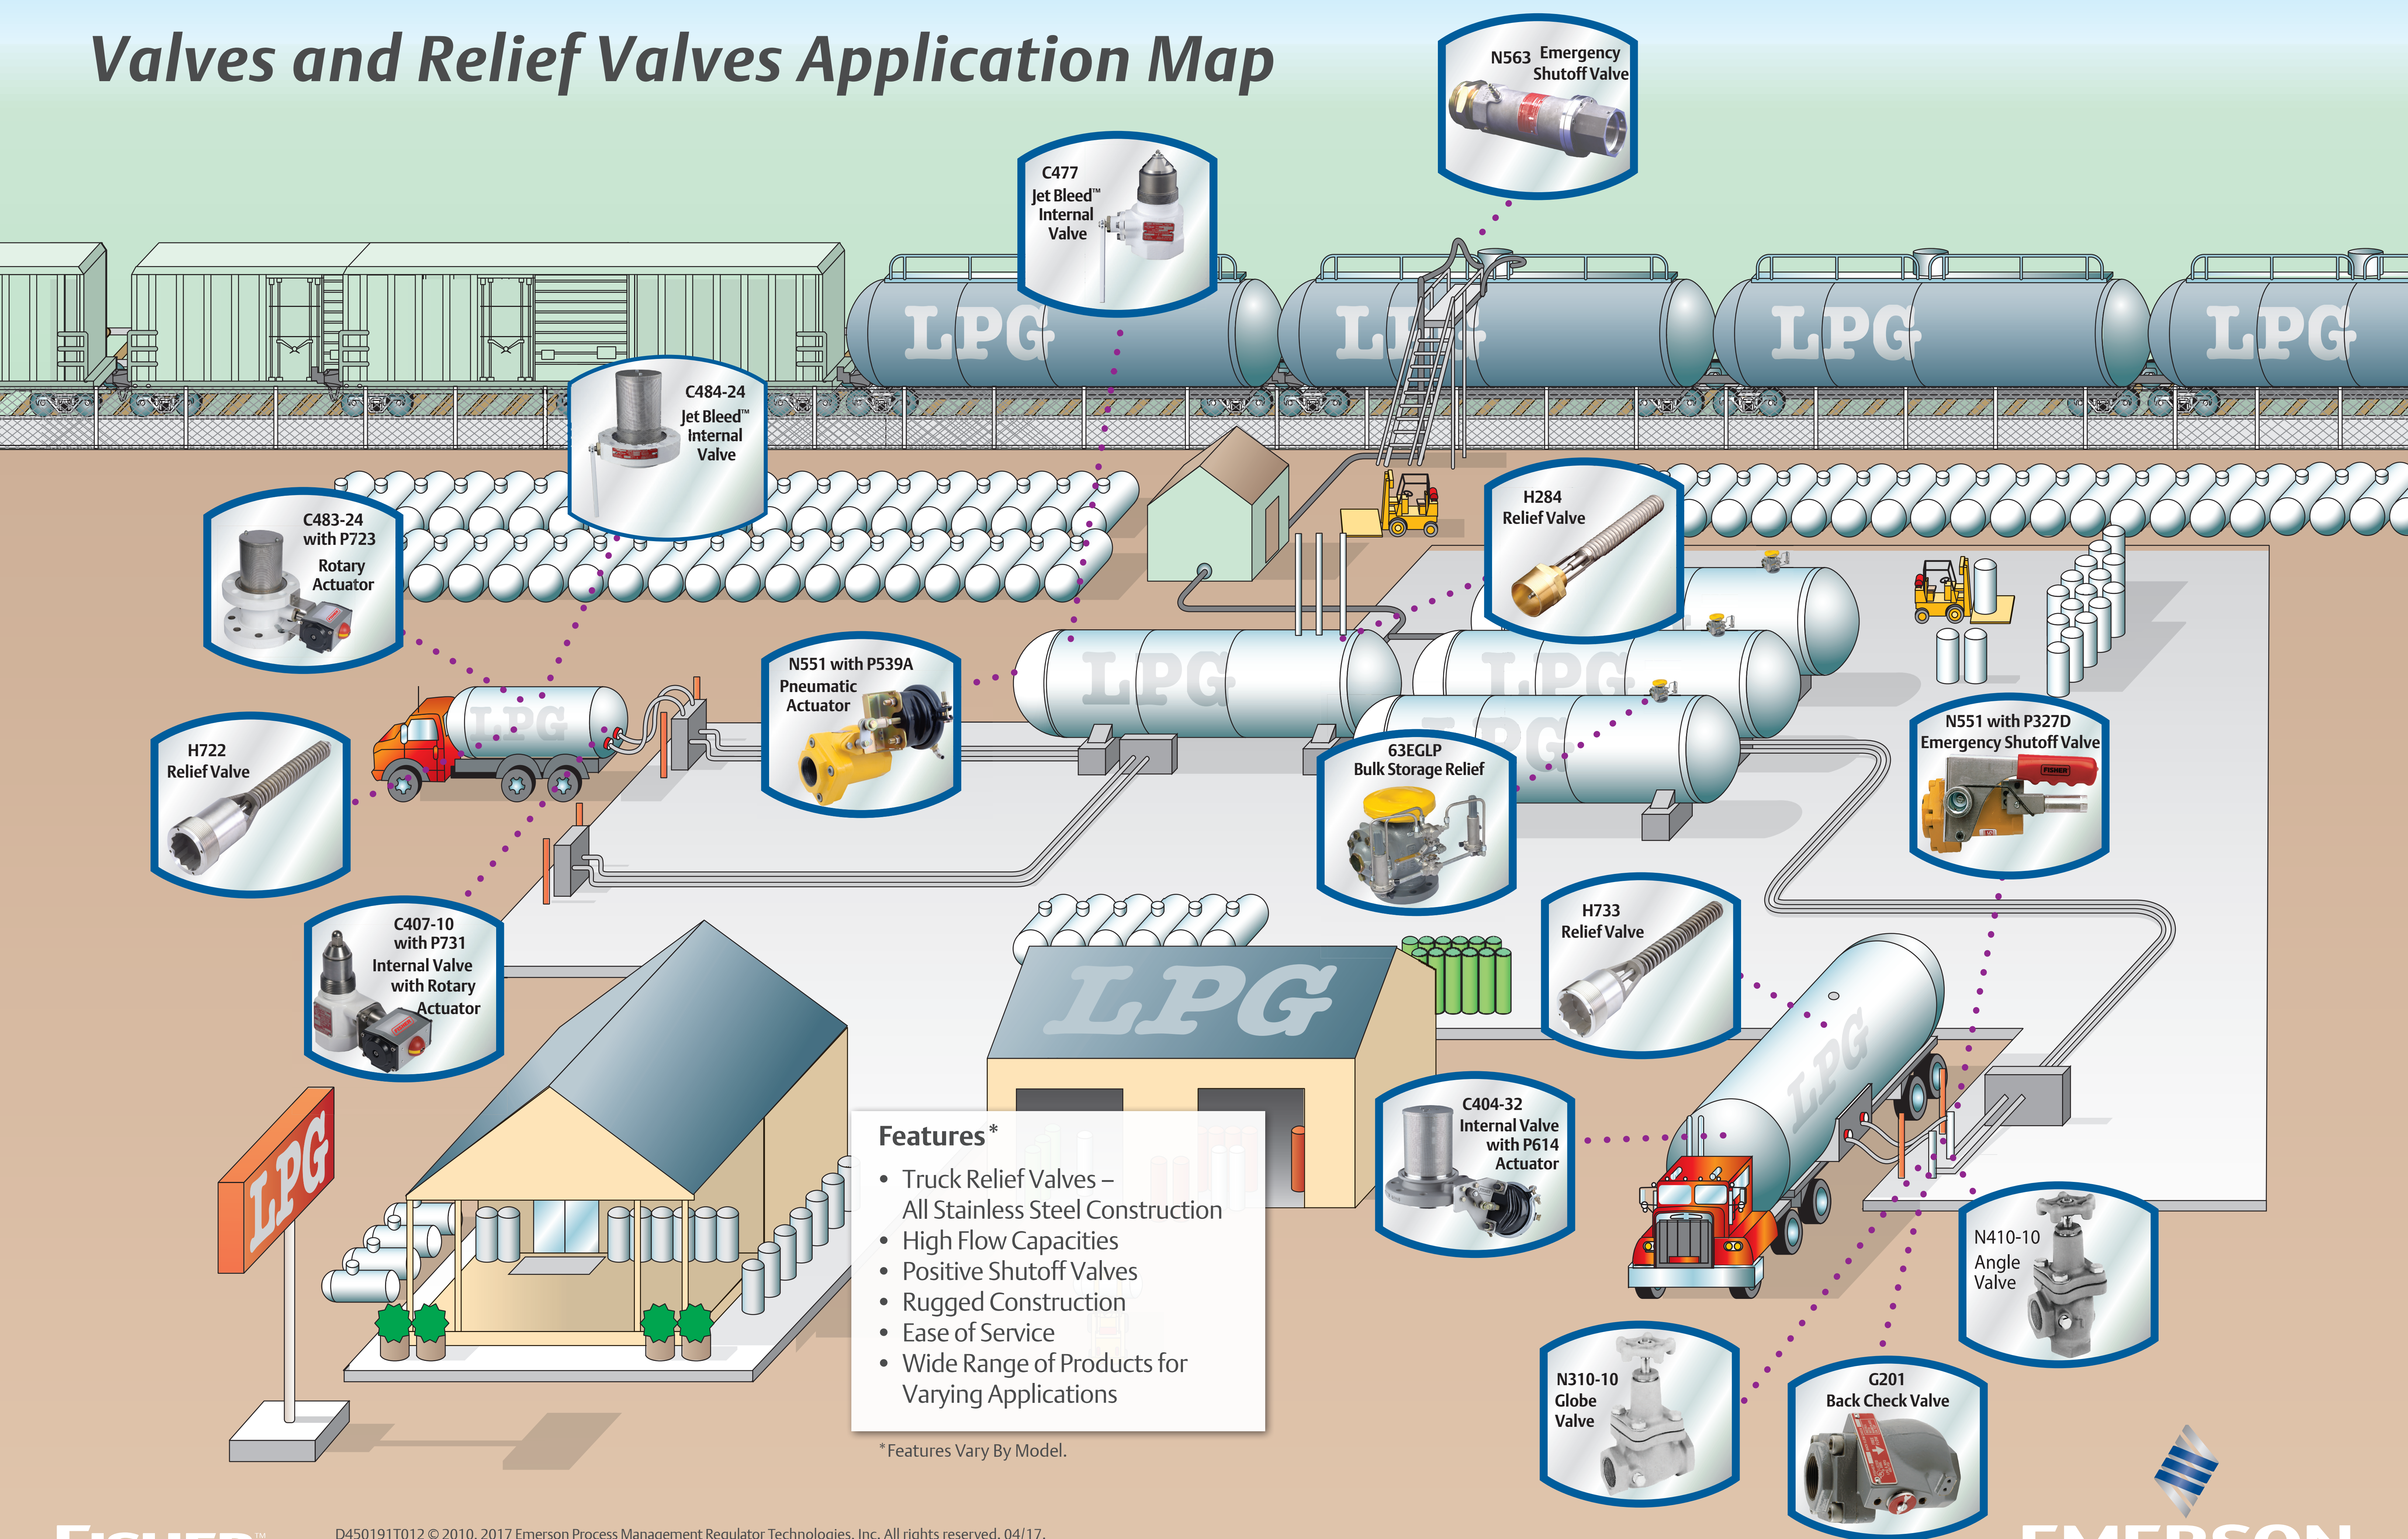

Valves and Relief Valves Application Map

Features*

- Truck Relief Valves – All Stainless Steel Construction
- High Flow Capacities
- Positive Shutoff Valves
- Rugged Construction
- Ease of Service
- Wide Range of Products for Varying Applications

*Features Vary By Model.